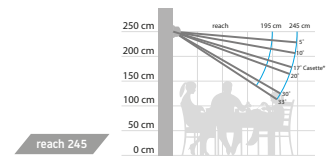

Your supplier of sun protection systems

Capri

The Capri awning has a sturdy casing with a maximum size of 550 x 285 cm and it is ideal for self-assembly. It is characterised by its sun protection and heat protection functions. Because the Capri casing closes precisely, it is best suited for areas that are exposed to a lot of rain and dirt.

Capri

Type:

- semi-cassette without side covers CAPRI
- semi cassette CAPRI
- full cassette CAPRI

Maximum width:

500 x 295 cm

Drive: crank or electric

The inclination of the awning

Side view

Front view

CAPRI – minimum width

reach cm	195	245	295
arms →	2	2	2
minimum width cm	240	290	350

Vector 400

Available in 3 colours:

RAL 9001
Cream

RAL 7016
Anthracite

Tiger 29/80081
Iron Glimmer (structural)