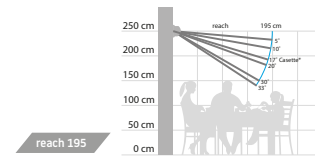

Your supplier of sun protection systems

Capri

The Capri awning has a sturdy casing with a maximum size of 550 x 285 cm and it is ideal for self-assembly. It is characterised by its sun protection and heat protection functions. Because the Capri casing closes precisely, it is best suited for areas that are exposed to a lot of rain and dirt.

Capri

Type:

- semi-cassette without side covers CAPRI
- semi cassette CAPRI
- full cassette CAPRI

Maximum width:

500 x 295 cm

Drive: crank or electric

The inclination of the awning

Side view

Front view

CAPRI – minimum width

reach cm	195	245	295
arms →	2	2	2
minimum width cm	240	290	350

Vector 400

Available in 3 colours:

RAL 9001
Cream

RAL 7016
Anthracite

Tiger 29/80081
Iron Glimmer (structural)