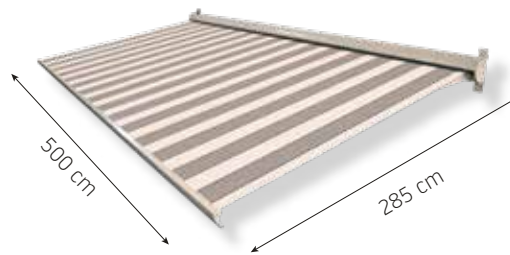

Your supplier of sun protection systems

Capri

The Capri awning has a sturdy casing with a maximum size of 550 x 285 cm and it is ideal for self-assembly. It is characterised by its sun protection and heat protection functions. Because the Capri casing closes precisely, it is best suited for areas that are exposed to a lot of rain and dirt.

Capri

Type:

- semi-cassette without side covers CAPRI
- semi cassette CAPRI
- full cassette CAPRI

Maximum width:

500 x 295 cm

Drive: crank or electric

The inclination of the awning

Side view

Front view

CAPRI – minimum width

reach cm	195	245	295
arms →	2	2	2
minimum width cm	240	290	350

Vector 400

Available in 3 colours:

RAL 9001
Cream

RAL 7016
Anthracite

Tiger 29/80081
Iron Glimmer (structural)