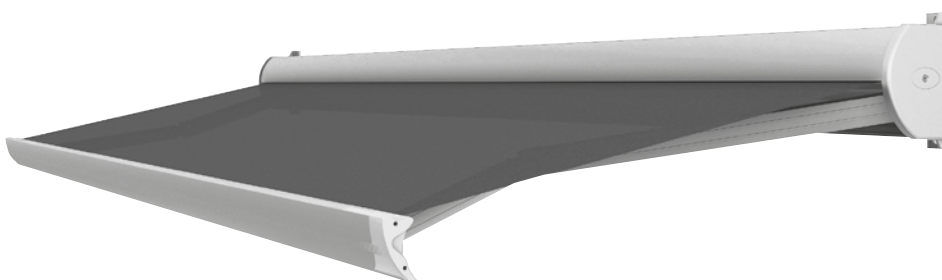

Your supplier of sun protection systems

Capri

The Capri awning has a sturdy casing with a maximum size of 550 x 285 cm and it is ideal for self-assembly. It is characterised by its sun protection and heat protection functions. Because the Capri casing closes precisely, it is best suited for areas that are exposed to a lot of rain and dirt.

Capri

Type:

- semi-cassette without side covers CAPRI
- semi cassette CAPRI
- full cassette CAPRI

Maximum width:

500 x 295 cm

Drive: crank or electric

The inclination of the awning

Side view

Front view

CAPRI – minimum width

reach cm	195	245	295
arms →	2	2	2
minimum width cm	240	290	350

Vector 400

Available in 3 colours:

RAL 9001
Cream

RAL 7016
Anthracite

Tiger 29/80081
Iron Glimmer (structural)