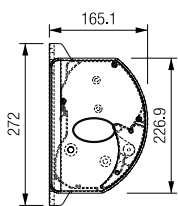

Your supplier of sun protection systems

Capri

The Capri awning has a sturdy casing with a maximum size of 550 x 285 cm and it is ideal for self-assembly. It is characterised by its sun protection and heat protection functions. Because the Capri casing closes precisely, it is best suited for areas that are exposed to a lot of rain and dirt.

Capri

Type:

- semi-cassette without side covers CAPRI
- semi cassette CAPRI
- full cassette CAPRI

Maximum width:

500 x 295 cm

Drive: crank or electric

The inclination of the awning

Side view

Front view

CAPRI – minimum width

reach cm	195	245	295
arms →	2	2	2
minimum width cm	240	290	350

Vector 400

Available in 3 colours:

RAL 9001
Cream

RAL 7016
Anthracite

Tiger 29/80081
Iron Glimmer (structural)