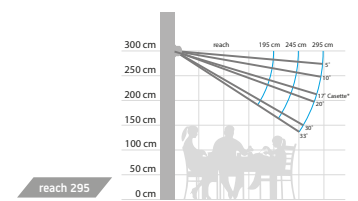

Your supplier of sun protection systems

Capri

The Capri awning has a sturdy casing with a maximum size of 550 x 285 cm and it is ideal for self-assembly. It is characterised by its sun protection and heat protection functions. Because the Capri casing closes precisely, it is best suited for areas that are exposed to a lot of rain and dirt.

Capri

Type:

- semi-cassette without side covers CAPRI
- semi cassette CAPRI
- full cassette CAPRI

Maximum width:

500 x 295 cm

Drive: crank or electric

The inclination of the awning

Side view

Front view

CAPRI – minimum width

reach cm	195	245	295
arms →	2	2	2
minimum width cm	240	290	350

Vector 400

Available in 3 colours:

RAL 9001
Cream

RAL 7016
Anthracite

Tiger 29/80081
Iron Glimmer (structural)