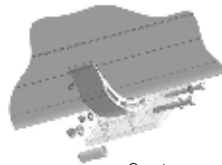

Accessories

Centre support over 500 cm

Available in 4 colours:

RAL 9001
Cream

RAL 9016
Traffic white

RAL 9S05
Black (structural)

RAL 7S16
Anthracite (structural)