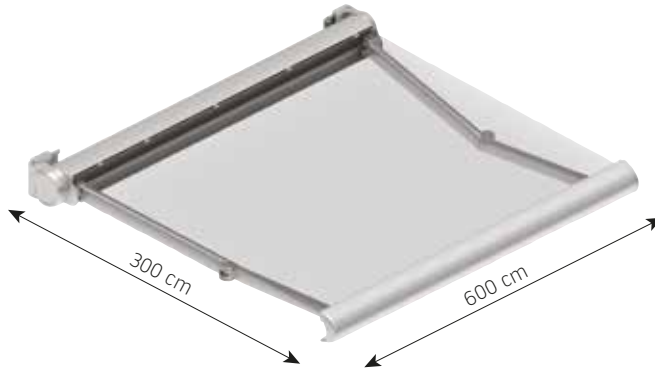

## Dimo

Dimo can be mounted on walls, ceilings and niches using special side wall brackets. It provides sun protection for terraces, balconies, shop windows and verandas.

It is characterised by an oval cassette. One set of arms is sufficient to cover an area of 600 x 300 cm. The cassette protects the fabric and arms from dust as well as atmospheric conditions.

# Dimo

Type:  
**DIMO**

Maximum width:  
**600 x 300 cm**

Drive:  
**electric**

### Corner mounting

standard

standard

Total width + 14 cm