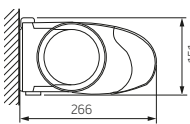

# Dimo

Type:  
**DIMO**

Maximum width:  
**600 x 300 cm**

Drive:  
**electric**

## The inclination of the awning

Mounting on the wall

Mounting on the ceiling

### Corner mounting

standard

standard

Total width + 14 cm