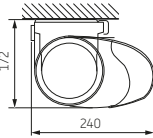

# Dimo

Type:  
**DIMO**

Maximum width:  
**600 x 300 cm**

Drive:  
**electric**

## The inclination of the awning

Mounting on the wall

Mounting on the ceiling

### Corner mounting

standard

standard

Total width + 14 cm