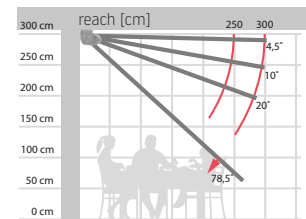

Mounting on the ceiling