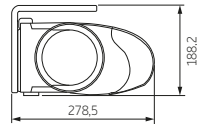

# Dimo

Type:  
**DIMO**

Maximum width:  
**600 x 300 cm**

Drive:  
**electric**

### Ceiling mounting

### Corner mounting

standard

standard

Total width + 14 cm