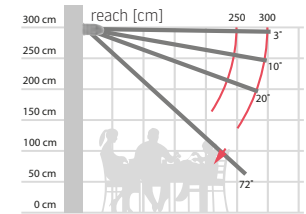

# Dimo

Type:  
**DIMO**

Maximum width:  
**600 x 300 cm**

Drive:  
**electric**

## The inclination of the awning

Mounting on the wall

Mounting on the ceiling

### Corner mounting

standard

standard

Total width + 14 cm