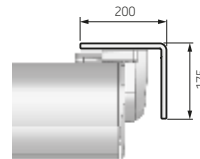

### Wall mounting

### Ceiling mounting

### Corner mounting

standard

standard

Total width + 14 cm