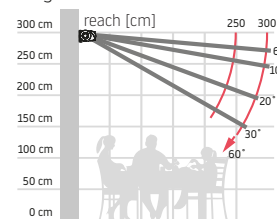

The cassette provides protection for the fabric and arms against wind, snow, rain and dust.

Type:  
**FORMOSA**

Maximum width:  
**500 x 300 cm**

Drive:  
**electric**

## The inclination of the awning

Mounting on the wall

Mounting on the ceiling