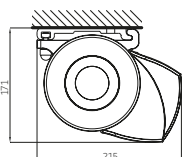

Type:
FORMOSA

Maximum width:
500 x 300 cm

Drive:
electric

The inclination of the awning

Mounting on the wall

Mounting on the ceiling

Wall mounting

Ceiling mounting

standard

standard

Arms Luxline 300 – minimum width

reach cm	200	250	300
arms →	2	2	2
minimum width cm	240	290	340

Luxline 300

standard

Available in 6 colours:

RAL 9001
Cream

RAL 9010
Pure white

RAL 9016
Traffic white

RAL 7S16
Anthracite
Surcharge: 6%

Tiger 29/80081
Iron Glimmer
Surcharge: 6%

RAL 9S07
Grey aluminium
Surcharge: 6%

Mounting profiles

standard

Ceiling mounting

Extended wall mounting