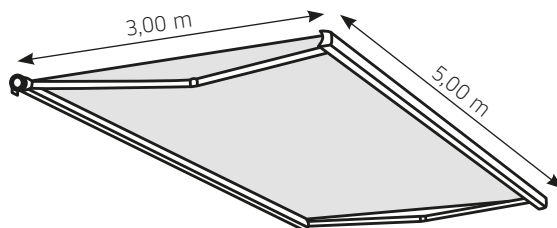

The cassette provides protection for the fabric and arms against wind, snow, rain and dust.

Type:  
**FORMOSA**

Maximum width:  
**500 x 300 cm**

Drive:  
**electric**

## The inclination of the awning

Mounting on the wall

Mounting on the ceiling