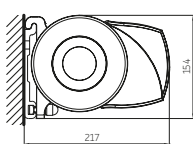

Wall mounting

Ceiling mounting

standard