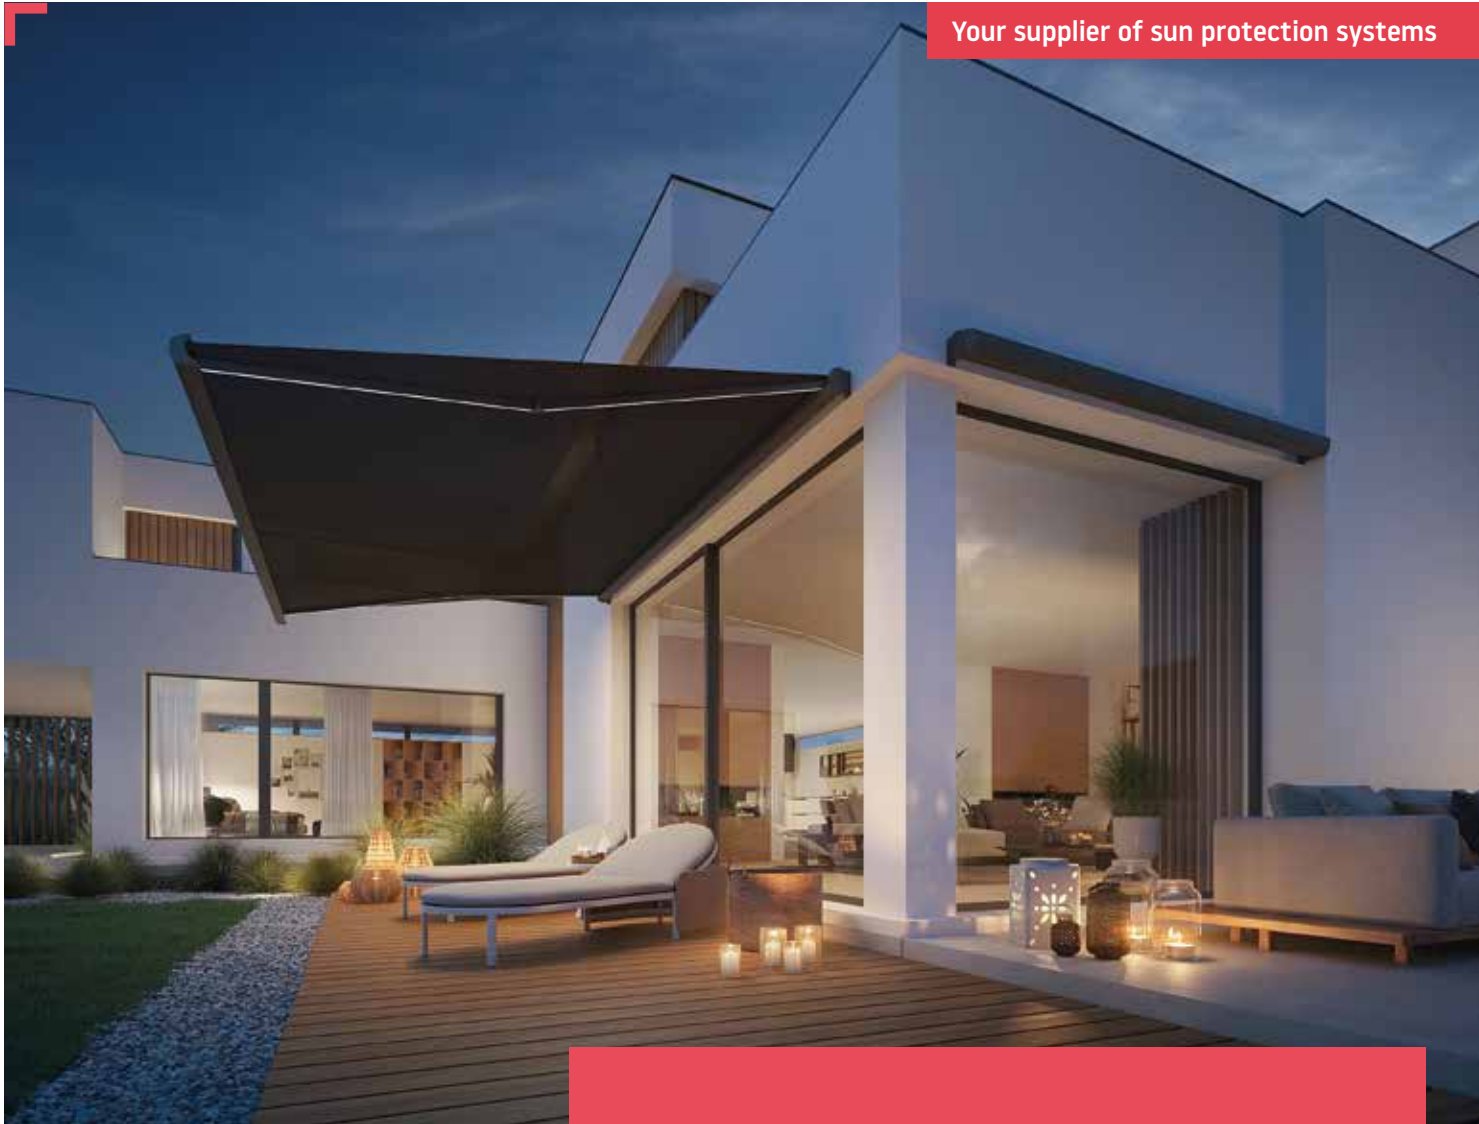

## Formosa

Formosa can be mounted on walls or ceilings. It provides sun protection for terraces, balconies, window niches, shop windows and verandas. Characterised by an elegant appearance and modern design. One set of arms is enough to cover an area of 500 x 300cm.

The cassette provides protection for the fabric and arms against wind, snow, rain and dust.

Type:  
**FORMOSA**

Maximum width:  
**500 x 300 cm**

Drive:  
**electric**

## The inclination of the awning

Mounting on the wall

Mounting on the ceiling