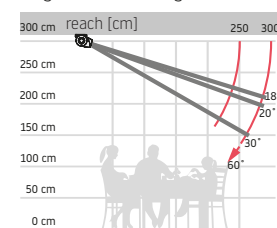

The cassette provides protection for the fabric and arms against wind, snow, rain and dust.

Type:  
**FORMOSA**

Maximum width:  
**500 x 300 cm**

Drive:  
**electric**

## The inclination of the awning

Mounting on the wall

Mounting on the ceiling