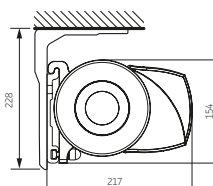

The cassette provides protection for the fabric and arms against wind, snow, rain and dust.

Type:  
**FORMOSA**

Maximum width:  
**500 x 300 cm**

Drive:  
**electric**

## The inclination of the awning

Mounting on the wall

Mounting on the ceiling

### Wall mounting

### Arms Luxline 300 – minimum width

reach cm	200	250	300
arms →	2	2	2
minimum width cm	240	290	340