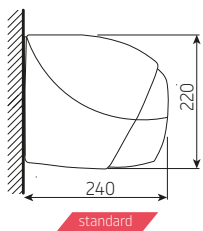

Maximum dimensions:
600 x 400 with 2 arms
1200 x 400 with 4 arms

Drive:
electric

LED lighting: in the cassette, in the front slat, in the arms.

The inclination of the awning

Mounting on the wall

Mounting on the ceiling

Wall mounting

Ceiling mounting

LAGO - minimum width

projection cm	200	250	300	350	400
2 arms - minimum width cm	247	297	369	419	469
3 arms - minimum width cm	372	447	544	619	694
4 arms - minimum width cm	497	597	719	819	919