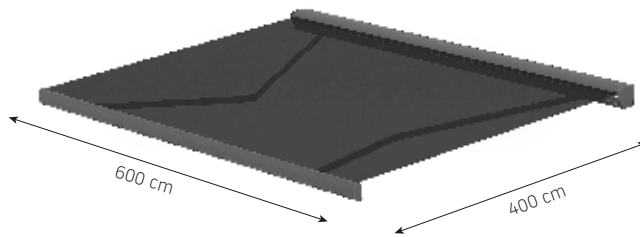

Your supplier of sun protection systems

Lago

Lago offers many technical and functional advantages. The quality of its finishes gives an aesthetic appeal down to the smallest detail. With Lago, we succeed in protecting large spaces thanks to a reach capacity of up to 4 metres and a width of up to 12 metres in 4-arm installations.

There is an option of LED lighting integrated into the cassette, arms, and front slat. This awning model offers four box options: cassette, semi-cassette, semi-open, and open.

Lago

- Types:
 - LAGO cassette
 - LAGO semi-open
 - LAGO open

Maximum dimensions:
600 x 400 with 2 arms
1200 x 400 with 4 arms

Drive:
electric

LED lighting: in the cassette, in the front slat, in the arms.

The inclination of the awning

Mounting on the wall

Mounting on the ceiling