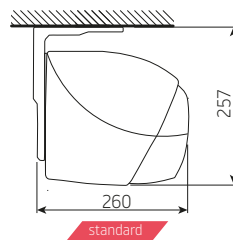

Maximum dimensions:
600 x 400 with 2 arms
1200 x 400 with 4 arms

Drive:
electric

LED lighting: in the cassette, in the front slat, in the arms.

The inclination of the awning

Mounting on the wall

Mounting on the ceiling

Wall mounting

Ceiling mounting

LAGO - minimum width

projection cm	200	250	300	350	400
2 arms - minimum width cm	247	297	369	419	469
3 arms - minimum width cm	372	447	544	619	694
4 arms - minimum width cm	497	597	719	819	919