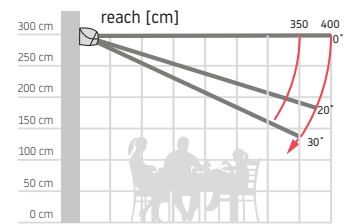

Maximum dimensions:
600 x 400 with 2 arms
1200 x 400 with 4 arms

Drive:
electric

LED lighting: in the cassette, in the front slat, in the arms.

The inclination of the awning

Mounting on the wall

Mounting on the ceiling

Wall mounting

Ceiling mounting

LAGO - minimum width

projection cm	200	250	300	350	400
2 arms - minimum width cm	247	297	369	419	469
3 arms - minimum width cm	372	447	544	619	694
4 arms - minimum width cm	497	597	719	819	919