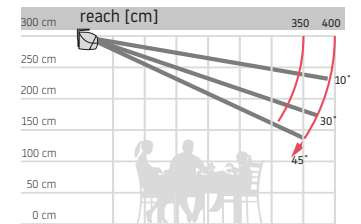

Maximum dimensions:
600 x 400 with 2 arms
1200 x 400 with 4 arms

Drive:
electric

LED lighting: in the cassette, in the front slat, in the arms.

The inclination of the awning

Mounting on the wall

Mounting on the ceiling

Wall mounting

Ceiling mounting

LAGO - minimum width

projection cm	200	250	300	350	400
2 arms - minimum width cm	247	297	369	419	469
3 arms - minimum width cm	372	447	544	619	694
4 arms - minimum width cm	497	597	719	819	919