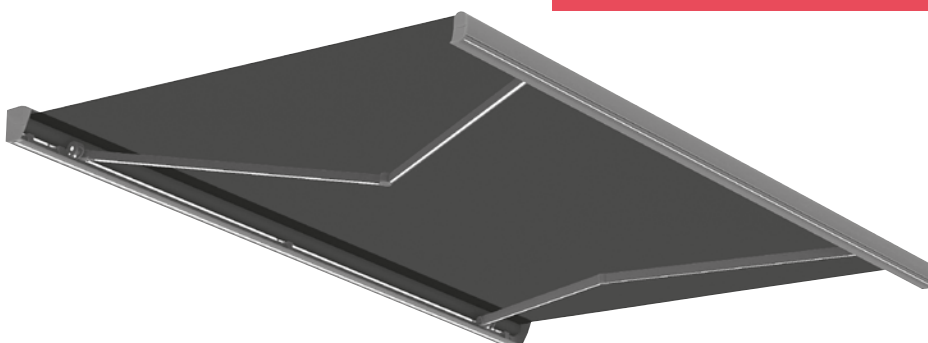

Your supplier of sun protection systems

Lago

Lago offers many technical and functional advantages. The quality of its finishes gives an aesthetic appeal down to the smallest detail. With Lago, we succeed in protecting large spaces thanks to a reach capacity of up to 4 metres and a width of up to 12 metres in 4-arm installations.

There is an option of LED lighting integrated into the cassette, arms, and front slat. This awning model offers four box options: cassette, semi-cassette, semi-open, and open.

Lago

- Types:
 - LAGO cassette
 - LAGO semi-open
 - LAGO open

Maximum dimensions:
600 x 400 with 2 arms
1200 x 400 with 4 arms

Drive:
electric

LED lighting: in the cassette, in the front slat, in the arms.

The inclination of the awning

Mounting on the wall

Mounting on the ceiling

Luxline 400

LED-lighting

LAGO - types

cassette

semi open

open

Available in 5 standard colours:

RAL 9001
Cream