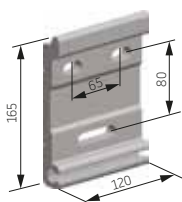

standard

MARSALA – minimum width

Luxline 400

LED-lighting

reach cm	200	250	300	350	400
arms →	2	2	2	2	2
min. width cm	239	289	339	389	439

Available in 6 colours:

RAL 9001
Cream

RAL 9010
Pure white

RAL 9016
Traffic white

RAL 7S16
Anthracite
Surcharge: 6%

Tiger 29/80081
Iron Glimmer
Surcharge: 6%

RAL 9S07
Grey aluminium
Surcharge: 6%

Mounting profiles

Ceiling mounting

Extended wall mounting

standard