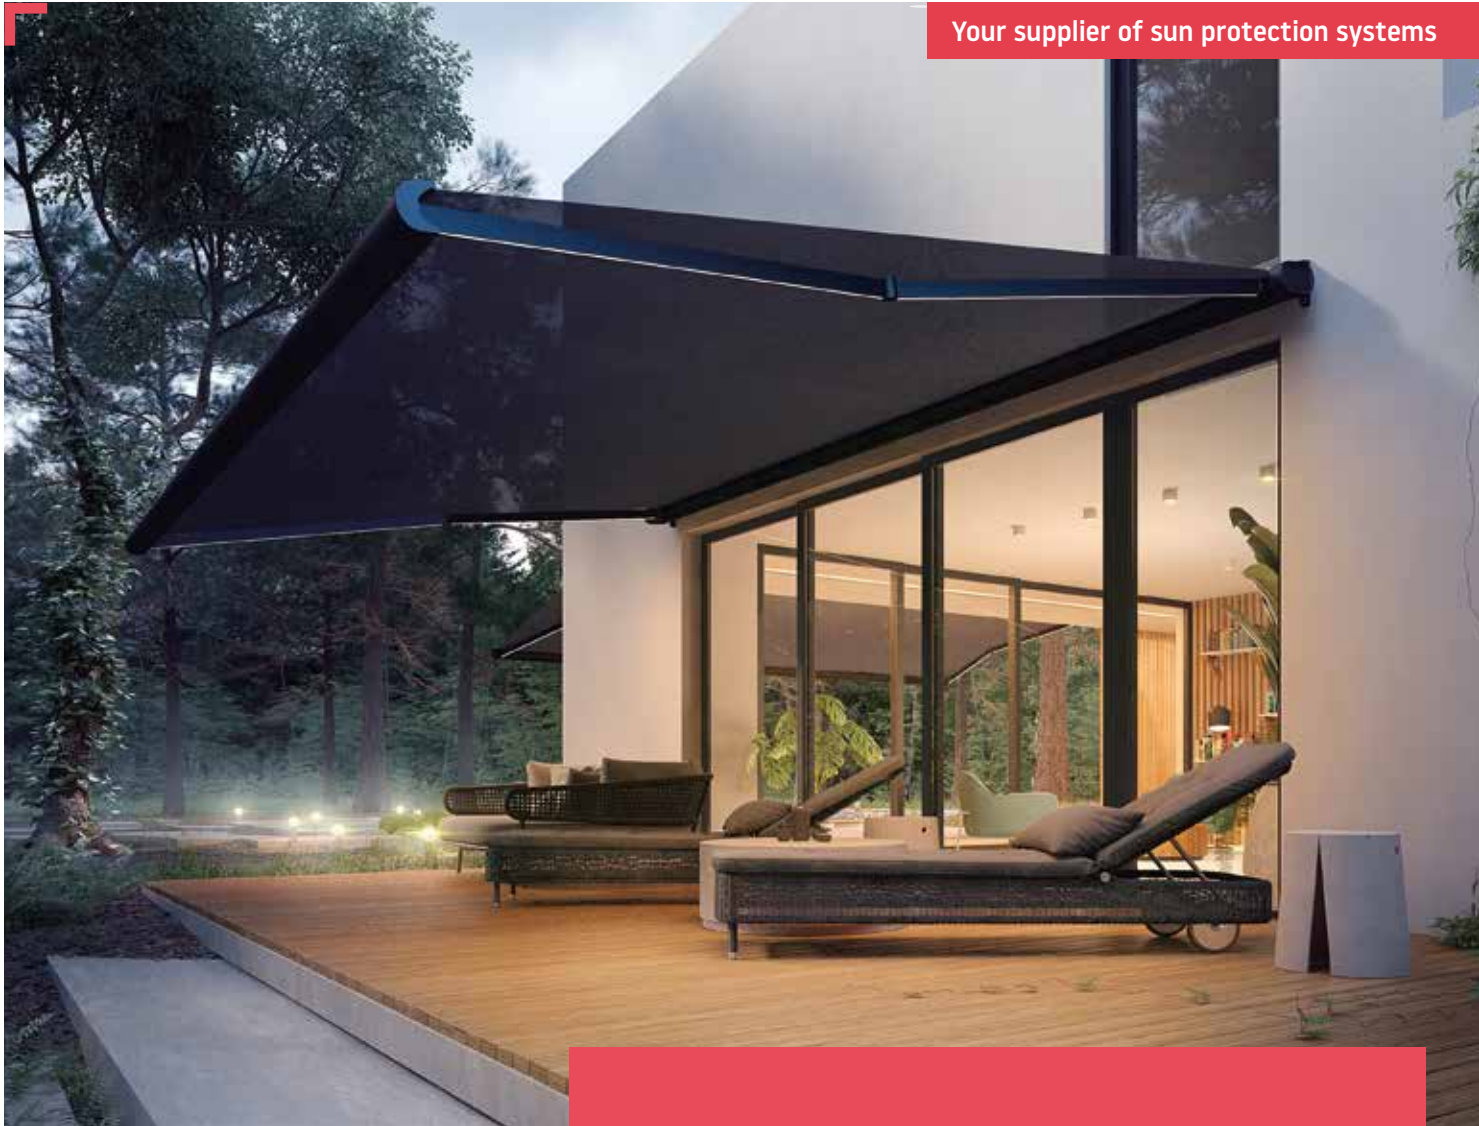

Your supplier of sun protection systems

Marsala

Marsala is ideal for shading patios and balconies, and for protecting windows, displays and verandas from the sun. It has an elegant and modern design. One set of arms can cover an area of 600 x 400 cm.

The cassette protects the fabric and arms from wind, snow, rain and dust. It can be mounted on walls or ceilings and can even have LED lights integrated into the arms and front profile.

Marsala

Type:
MARSALA

Maximum width:
600 x 400 cm
700 x 300 cm

Drive: electric

The inclination of the awning

Mounting on the wall

Mounting on the ceiling

Wall mounting

Ceiling mounting

standard