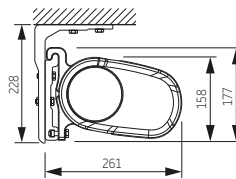

Maximum width:
600 x 400 cm
700 x 300 cm

Drive: electric

The inclination of the awning

Mounting on the wall

Mounting on the ceiling

Wall mounting

Ceiling mounting

standard

standard

MARSALA – minimum width

Luxline 400

LED-lighting

reach cm	200	250	300	350	400
arms →	2	2	2	2	2
min. width cm	239	289	339	389	439

Available in 6 colours:

RAL 9001
Cream

RAL 9010
Pure white