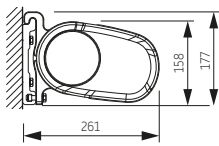

Maximum width:
600 x 400 cm
700 x 300 cm

Drive: electric

The inclination of the awning

Mounting on the wall

Mounting on the ceiling

Wall mounting

Ceiling mounting

standard

standard

MARSALA – minimum width

Luxline 400

LED-lighting

reach cm	200	250	300	350	400
arms →	2	2	2	2	2
min. width cm	239	289	339	389	439

Available in 6 colours:

RAL 9001
Cream

RAL 9010
Pure white