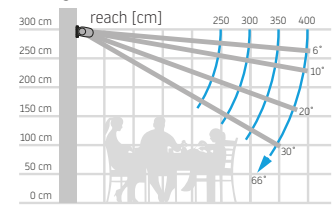

Maximum width:
600 x 400 cm
700 x 300 cm

Drive: electric

The inclination of the awning

Mounting on the wall

Mounting on the ceiling

Wall mounting

Ceiling mounting

standard

standard

MARSALA – minimum width

Luxline 400

LED-lighting

reach cm	200	250	300	350	400
arms →	2	2	2	2	2
min. width cm	239	289	339	389	439

Available in 6 colours:

RAL 9001
Cream

RAL 9010
Pure white