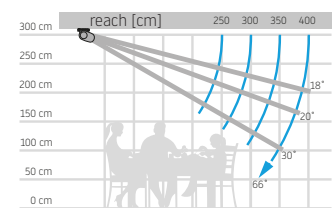

Maximum width:
600 x 400 cm
700 x 300 cm

Drive: electric

The inclination of the awning

Mounting on the wall

Mounting on the ceiling

Wall mounting

Ceiling mounting

standard

standard

MARSALA – minimum width

Luxline 400

LED-lighting

reach cm	200	250	300	350	400
arms →	2	2	2	2	2
min. width cm	239	289	339	389	439

Available in 6 colours:

RAL 9001
Cream

RAL 9010
Pure white