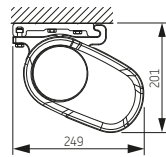

Maximum width:
600 x 400 cm
700 x 300 cm

Drive: electric

The inclination of the awning

Mounting on the wall

Mounting on the ceiling

Wall mounting

Ceiling mounting

standard

standard

MARSALA – minimum width

Luxline 400

LED-lighting

reach cm	200	250	300	350	400
arms →	2	2	2	2	2
min. width cm	239	289	339	389	439

Available in 6 colours:

RAL 9001
Cream

RAL 9010
Pure white