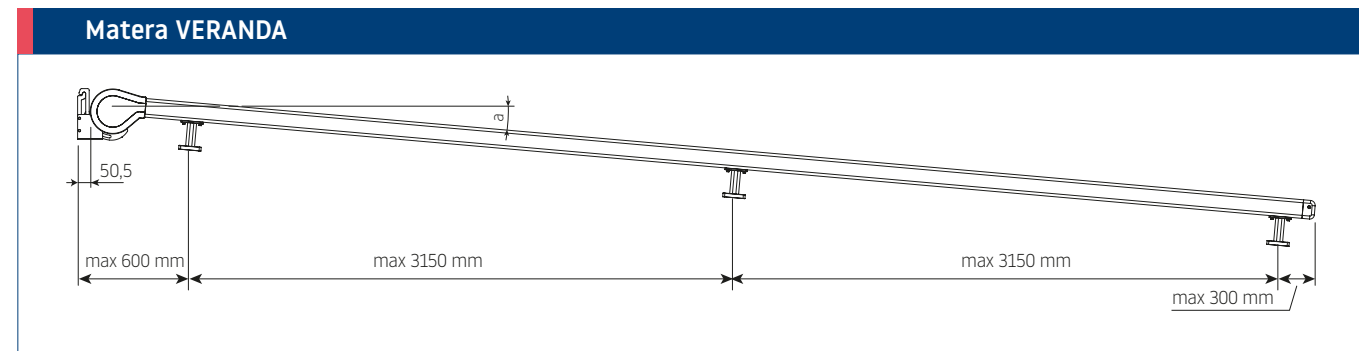

Matera, a retractable awning which combines a patio awning with a pergola.

The key advantages of this product are: zipped fabric for permanent tension, lightweight structure for simplified implementation, adjustability of the inclination from 5 to 30 degrees, and motor drive. Options possible for Matora: LED lighting and adjustable or fixed supports. The maximum dimensions are 600cm x 500cm.

Matera Veranda

Type:
Matera Veranda

Maximum dimensions:
600 x 500 cm

Drive:
electric

Matera Pergola

Type:
Matera Pergola
with supporting poles

Max dimensions:
600 x 500 cm

Operation:
electric