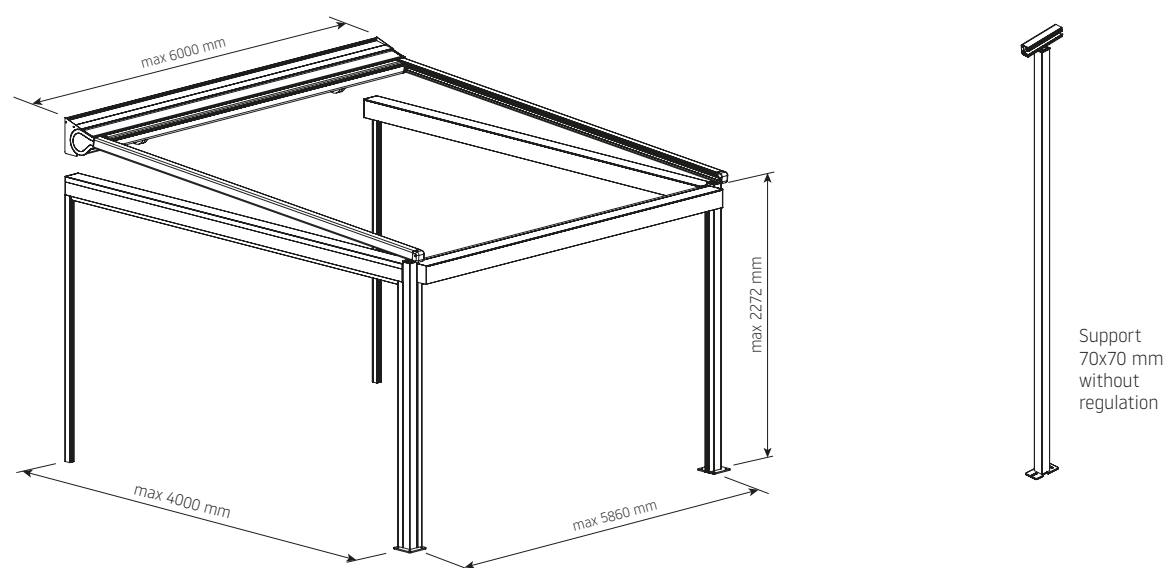

Matera Pergola + 3 RS Smart

Matera Pergola + 3 RS Smart

RS Smart - options