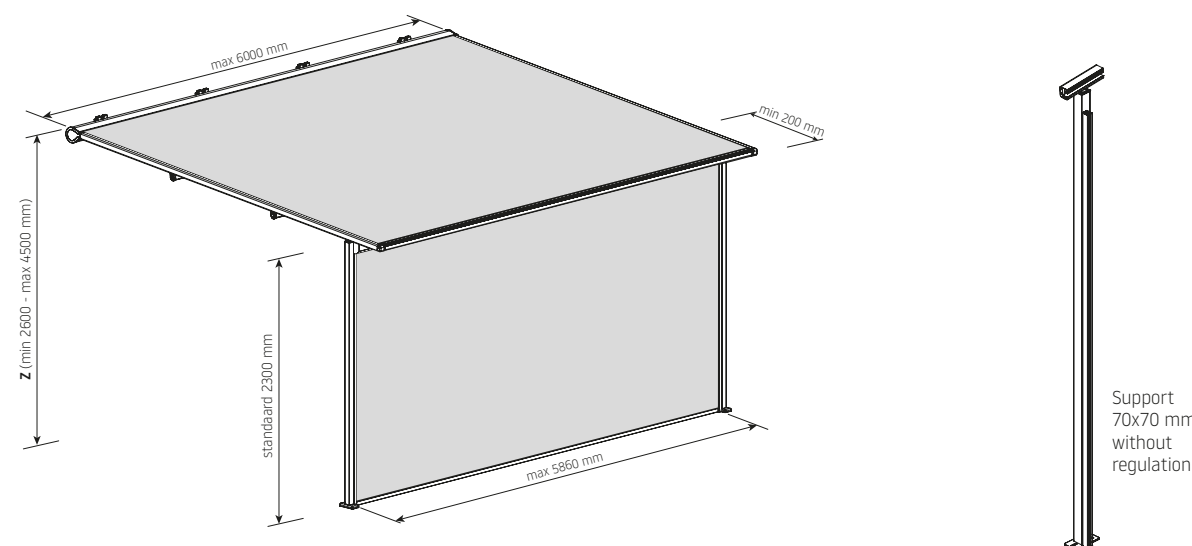

Matera Pergola + RS Smart

Matera Pergola + RS Smart