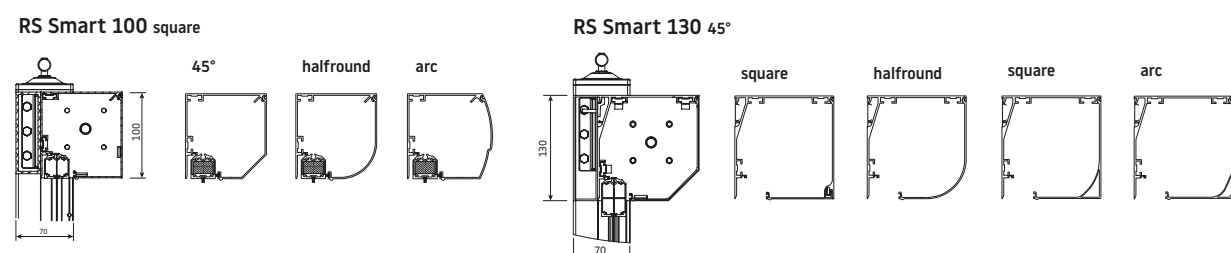

Matera Pergola + RS Smart

Matera Pergola + RS Smart