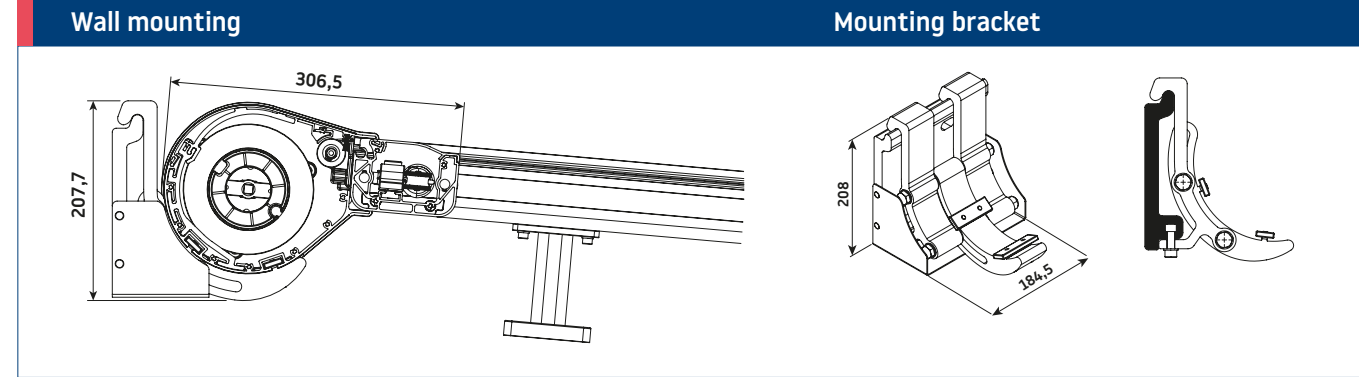

Matera, a retractable awning which combines a patio awning with a pergola.

The key advantages of this product are: zipped fabric for permanent tension, lightweight structure for simplified implementation, adjustability of the inclination from 5 to 30 degrees, and motor drive. Options possible for Matora: LED lighting and adjustable or fixed supports. The maximum dimensions are 600cm x 500cm.

Matera Veranda

Type:
Matera Veranda

Maximum dimensions:
600 x 500 cm

Drive:
electric

Matera Pergola

Type:
Matera Pergola
with supporting poles

Max dimensions:
600 x 500 cm

Operation:
electric