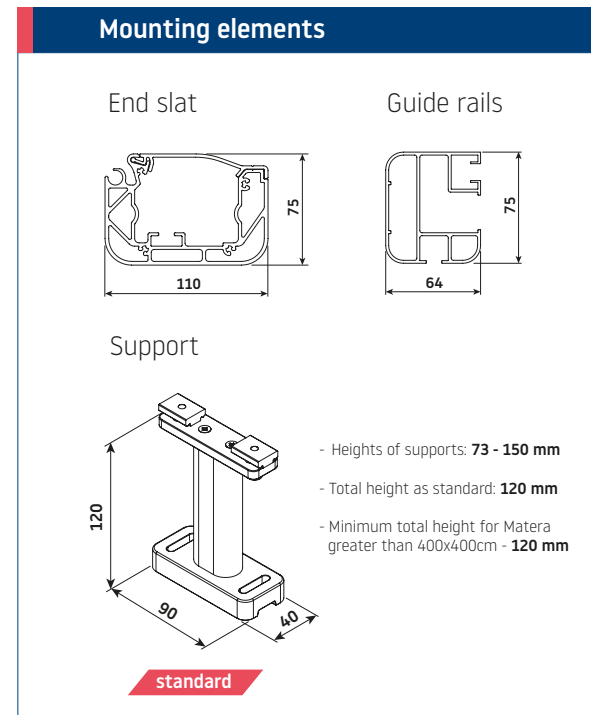

Matera, a retractable awning which combines a patio awning with a pergola.

The key advantages of this product are: zipped fabric for permanent tension, lightweight structure for simplified implementation, adjustability of the inclination from 5 to 30 degrees, and motor drive. Options possible for Matora: LED lighting and adjustable or fixed supports. The maximum dimensions are 600cm x 500cm.

Matera Veranda

Type:
Matera Veranda

Maximum dimensions:
600 x 500 cm

Drive:
electric

Matera Pergola

Type:
Matera Pergola
with supporting poles

Max dimensions:
600 x 500 cm

Operation:
electric