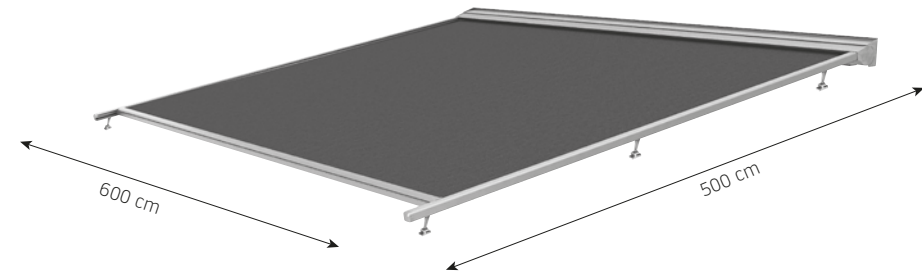

Matera, a retractable awning which combines a patio awning with a pergola.

The key advantages of this product are: zipped fabric for permanent tension, lightweight structure for simplified implementation, adjustability of the inclination from 5 to 30 degrees, and motor drive. Options possible for Matora: LED lighting and adjustable or fixed supports. The maximum dimensions are 600cm x 500cm.

Matera Veranda

Type:
Matera Veranda

Maximum dimensions:
600 x 500 cm

Drive:
electric

Matera Pergola

Type:
Matera Pergola
with supporting poles

Max dimensions:
600 x 500 cm

Operation:
electric