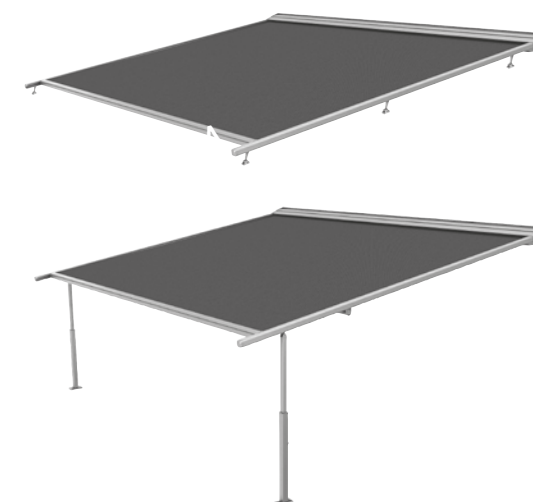

Matera Pergola + 3 RS Smart

Matera Pergola + 3 RS Smart

RS Smart - options

Matera Pergola + RS Smart

Matera Pergola + RS Smart

Standard colors

Your supplier of sun protection systems

Matera

Matera, a retractable awning which combines a patio awning with a pergola.

The key advantages of this product are: zipped fabric for permanent tension, lightweight structure for simplified implementation, adjustability of the inclination from 5 to 30 degrees, and motor drive. Options possible for Matora: LED lighting and adjustable or fixed supports. The maximum dimensions are 600cm x 500cm.

Matera Veranda

Type:
Matera Veranda

Maximum dimensions:
600 x 500 cm

Drive:
electric

Matera Pergola

Type:
Matera Pergola
with supporting poles

Max dimensions:
600 x 500 cm

Operation:
electric