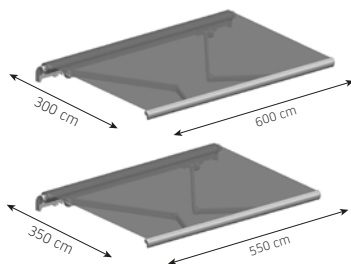

Monobloc

Type:
MONOBLOC
Max dimension:
600 x 300 cm
550 x 350 cm
Operation:
manual or electric
(crank or motor)

Arms Luxline 400 – minimum width **Vector 400** **Crossed arms**

reach cm	200	250	300	350
Vector 400	262	312	362	412
Crossed arms	147	172	197	221