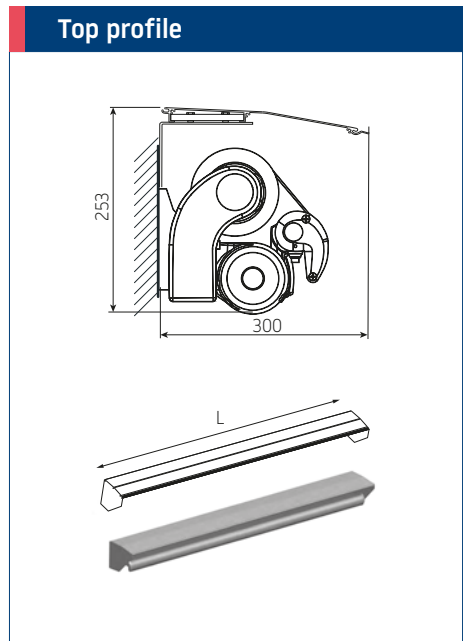

Monobloc

Type:
MONOBLOC
Max dimension:
600 x 300 cm
550 x 350 cm
Operation:
manual or electric
(crank or motor)

Arms Luxline 400 – minimum width **Vector 400** **Crossed arms**

reach cm	200	250	300	350
Vector 400	262	312	362	412
Crossed arms	147	172	197	221