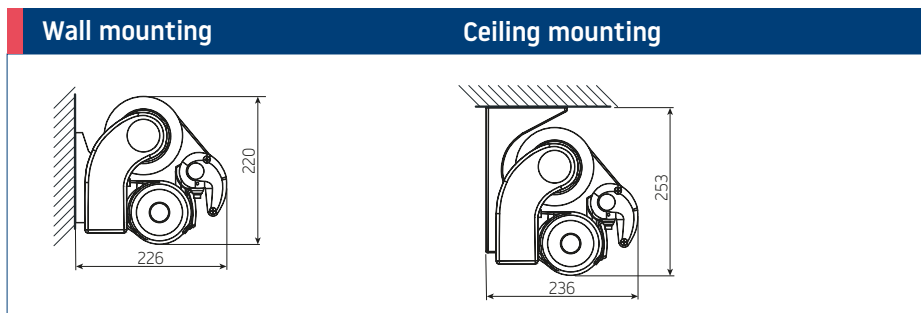

Monobloc

Type:
MONOBLOC
Max dimension:
600 x 300 cm
550 x 350 cm
Operation:
manual or electric
(crank or motor)

Arms Luxline 400 – minimum width **Vector 400** **Crossed arms**

reach cm	200	250	300	350
Vector 400	262	312	362	412
Crossed arms	147	172	197	221