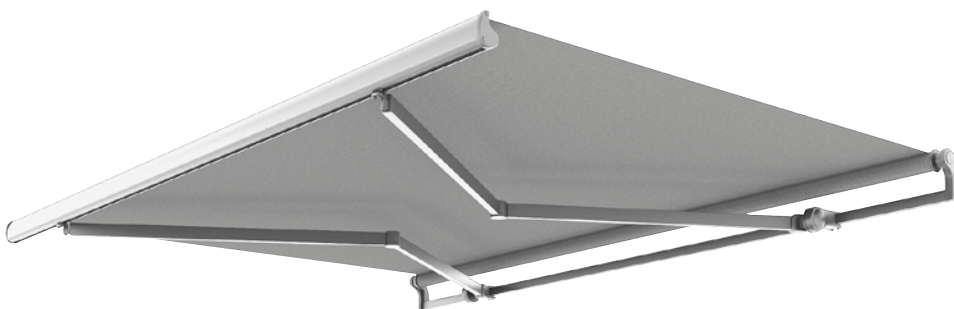

Your supplier of sun protection systems

Monobloc

Monobloc awnings can be installed on both walls and ceilings, providing sun protection for terraces, balconies, bay windows, windows, and verandas. Its modern design adds elegance and simplicity to any space.

Monobloc

Type:
MONOBLOC
Max dimension:
600 x 300 cm
550 x 350 cm
Operation:
manual or electric
(crank or motor)

Arms Luxline 400 – minimum width **Vector 400** **Crossed arms**

reach cm	200	250	300	350
Vector 400	262	312	362	412
Crossed arms	147	172	197	221