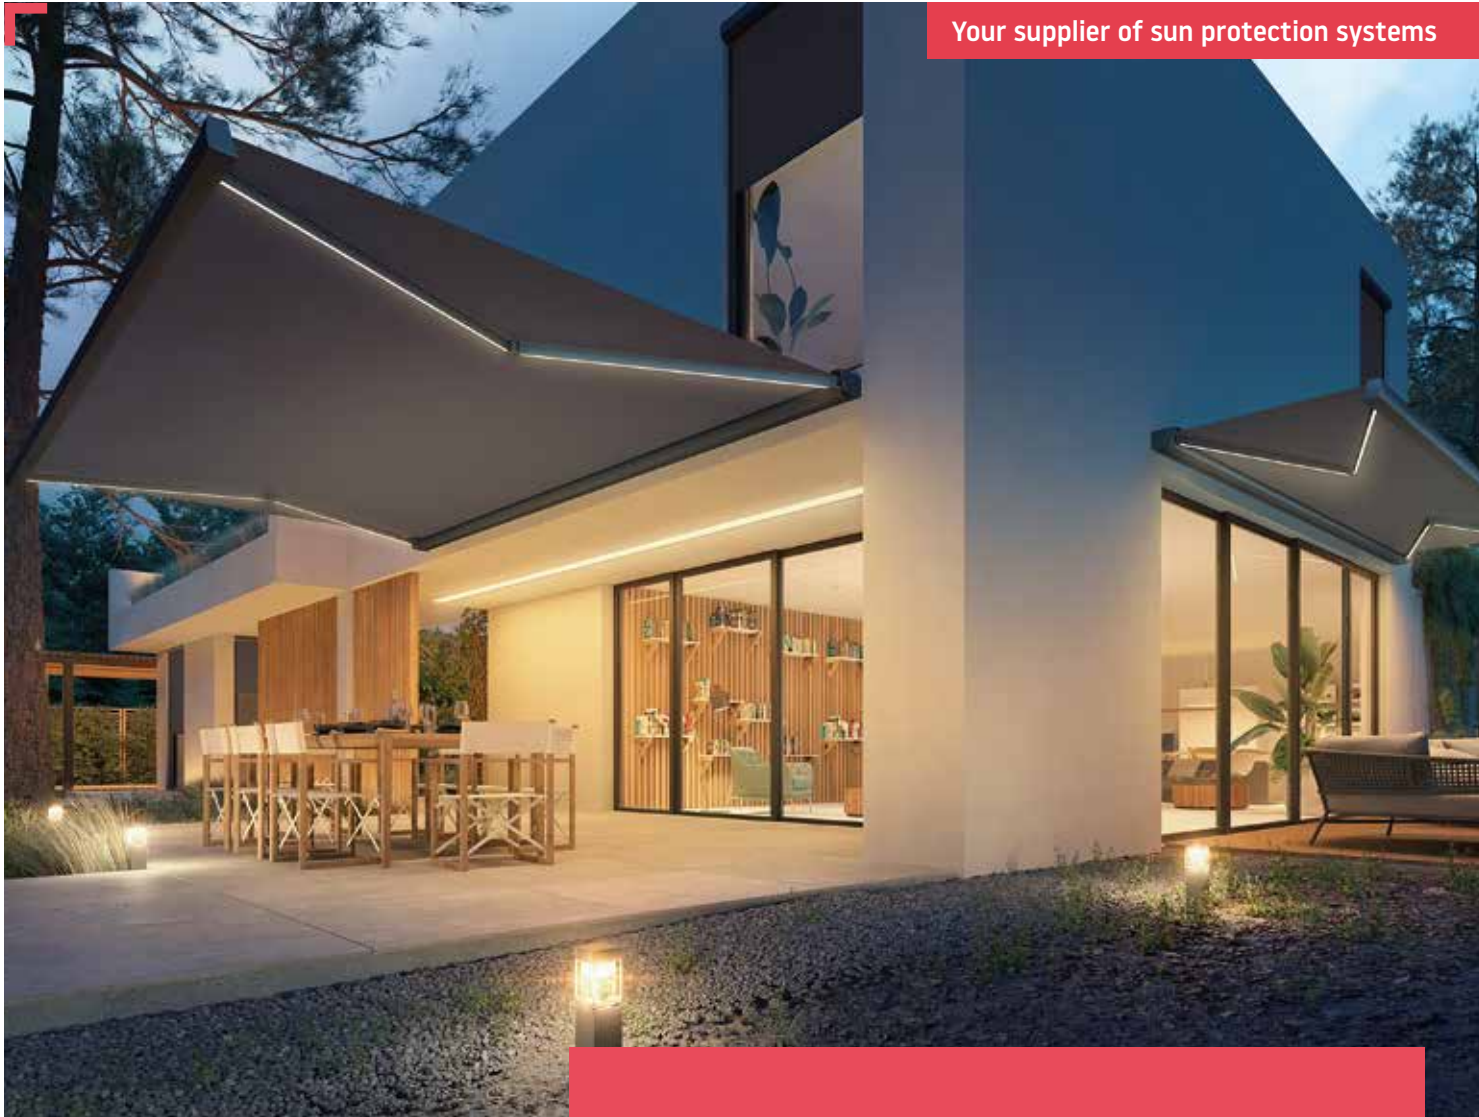

## Retta

Retta can be installed on walls or ceilings to offer sun protection for terraces, balconies, window niches, shop windows and verandas. Its distinguishing feature is its rectangular cassette and a single set of arms that effectively cover an area of 600 x 350 cm.

The cassette protects the fabric and arms from wind, snow, rain, and dust. Moreover, LED lighting in arms is an option.