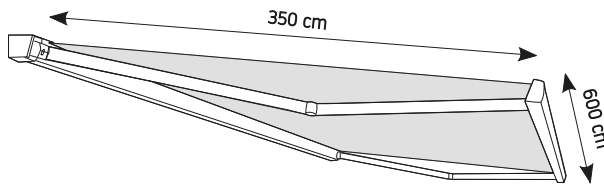

## Retta

Retta can be installed on walls or ceilings to offer sun protection for terraces, balconies, window niches, shop windows and verandas. Its distinguishing feature is its rectangular cassette and a single set of arms that effectively cover an area of 600 x 350 cm.

# Retta

Type:  
**RETTA**

Max. dimensions:  
**600 x 350 cm**

Drive:  
**electric**

**LED lighting** - optional

## The inclination of the awning

Mounting on the wall

Mounting on the ceiling