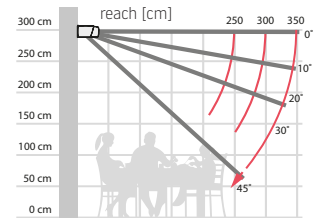

The inclination of the awning

Mounting on the wall