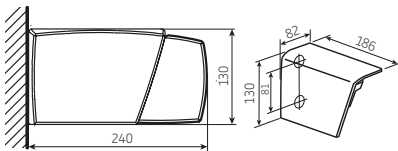

Wall mounting

Ceiling mounting

Arms Luxline 400 – minimum width

Luxline 400

Arms LED-lighting

reach cm	200	250	300	350
arms →	2	2	2	2
min. width cm	243	293	343	393