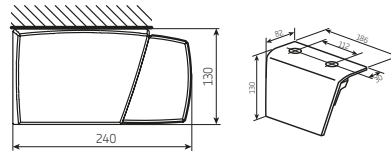

Wall mounting

Ceiling mounting

Arms Luxline 400 – minimum width

Luxline 400

Arms LED-lighting

reach cm	200	250	300	350
arms →	2	2	2	2
min. width cm	243	293	343	393