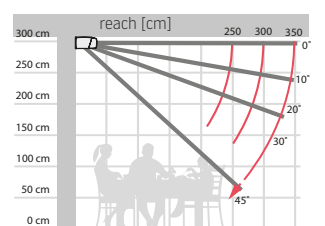

Mounting on the ceiling