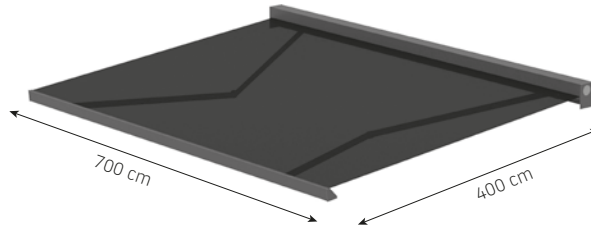

Scala is part of the minimalist architecture styles, but offers advanced technical features to accommodate large dimensions due to the choice of several arms.

Scala

Scala

Type:
SCALA

Max dimensions:
600 x 400 cm with 2 arms
700 x 400 cm with 3 arms
1200 x 400 cm with 4 arms

Drive:
electric (motor)
 LED lighting:
in the box, in the front slat, in the arms.

Wall mounting

Wall mounting bracket

SCALA – minimum width

reach [cm]	150	200	250	300	350	400
arms →	2	2	2	2	2	2
minimum width [cm]	204	254	304	354	404	454