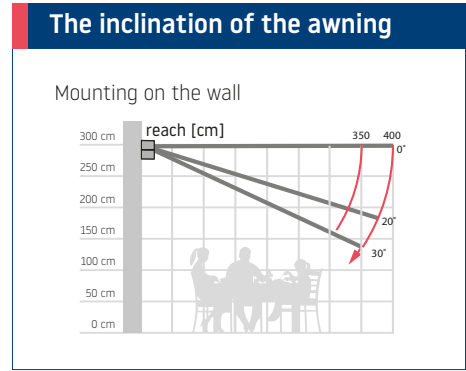

Scala is part of the minimalist architecture styles, but offers advanced technical features to accommodate large dimensions due to the choice of several arms.

Scala

Scala

Type:
SCALA

Max dimensions:
600 x 400 cm with 2 arms
700 x 400 cm with 3 arms
1200 x 400 cm with 4 arms

Drive:
electric (motor)
 LED lighting:
in the box, in the front slat, in the arms.

Wall mounting

Wall mounting bracket

SCALA – minimum width

reach [cm]	150	200	250	300	350	400
arms →	2	2	2	2	2	2
minimum width [cm]	204	254	304	354	404	454